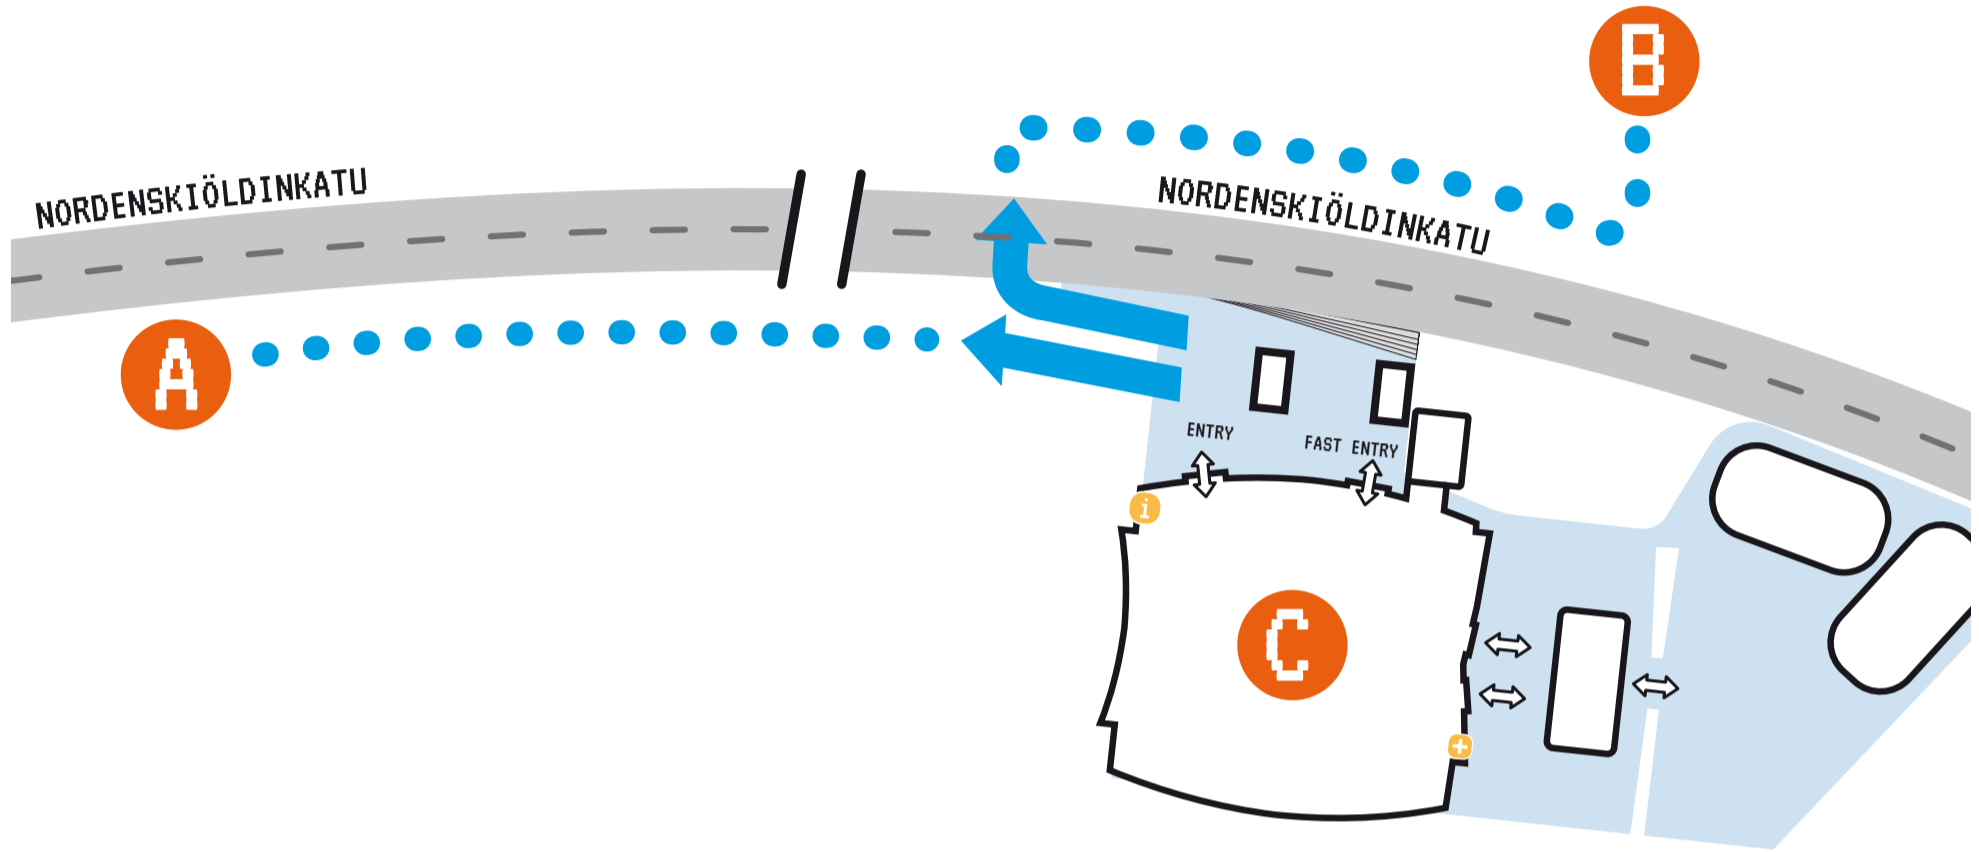

# MAP TO WORKSHOPS 6 & 7

**A** WORKSHOP 6:  
**SIION CHURCH**  
 Nordeskiöldinkatu 3

**B** WORKSHOP 7:  
**VALIDIA**  
 Nordeskiöldinkatu 18B

**C** MAIN FESTIVAL AREA